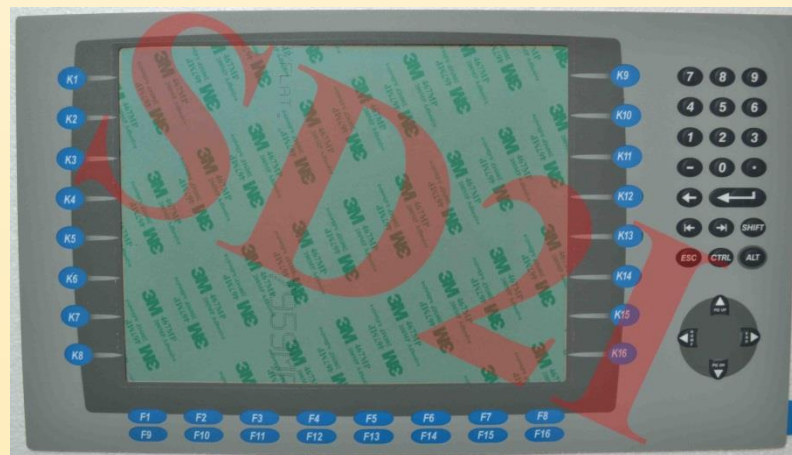

Specification

Membrane keyboard **ALLEN BRADLEY PANELVIEW PLUS 1000 2711P-RDB10C :** **CLAV080194**

Model name	CLAV080194
Outline dimension	380mm x 213mm
Window dimension	214mm x 161mm
Window position	52mm from the left edge 16mm from the top edge
Key quantity	57
Length output cable	205mm
Output connector	Berg 16 pts
Number of wires	16
Serigraphy	4 Colors
Adhesive	Back polyester 3M